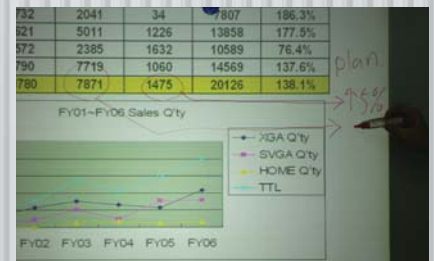

WhiteBoardScreen™ Series: Fixed Frame Front Projection Screen for Entry Home Cinema Projector

Model	Nominal Diagonal	View Height (in)	View Width (in)	View Height (cm)	View Width (cm)	UPS or FedEx	Net Weight (lbs)	Gross Weight (lbs)	Net Weight (kgs)	Gross Weight (kgs)	Packaging Dimension (LxHxW)	Gain	Screen Material	Dry Erase Pen/Eraser Included
WB60V	60" (4:3)	34.6	46.5	88.0	118.0	Yes	34.4	39.7	15.3	17.7	52.4"x3.2"x41"	4.0	StarBright™ 4	Included
WB80V	80" (4:3)	46.5	62.2	118.0	158.0	No	57.3	72.8	25.5	32.4	68.11"x3.15"x52.4"	4.0	StarBright™ 4	Included
WB96H	95" (16:9)	46.5	81.9	118.0	208.0	No	88.2	99.2	39.3	44.2	131.1"x3.15"x52.4"	4.0	StarBright™ 4	Included

WhiteBoardScreen™ Series Dimension Table

Model	Screen Diag. & Aspect Ratio	Overall Width (A)	Viewing Width (A1)	Overall Height (B)	Viewing Height (B1)	Tray Length (A2)	B2	C1	C2
WB60V	60" (4:3)	1235.0	1190.0	935.0	890.0	1000.0	835	114	160
WB80V	80" (4:3)	1635.0	1590.0	1235.0	1190.0	1400.0	1135	145	228
WB96H	95" (16:9)	2135.0	2090.0	1235.0	1190.0	1900.0	1135	125	187

Unit: mm

Can't find size and ratio you're looking for? Visit elitescreens.com/csr to create your own

Model	Screen Diag. & Aspect Ratio	Overall Width (A)	Viewing Width (A1)	Overall Height (B)	Viewing Height (B1)	Tray Length (A2)	B2	C1	C2
WB60V	60" (4:3)	48.6	46.9	36.8	35.0	39.4	32.9	4.5	6.3
WB80V	80" (4:3)	64.4	62.6	48.6	46.9	55.1	44.7	5.7	9.0
WB96H	95" (16:9)	84.1	82.3	48.6	46.9	74.8	44.7	4.9	7.4